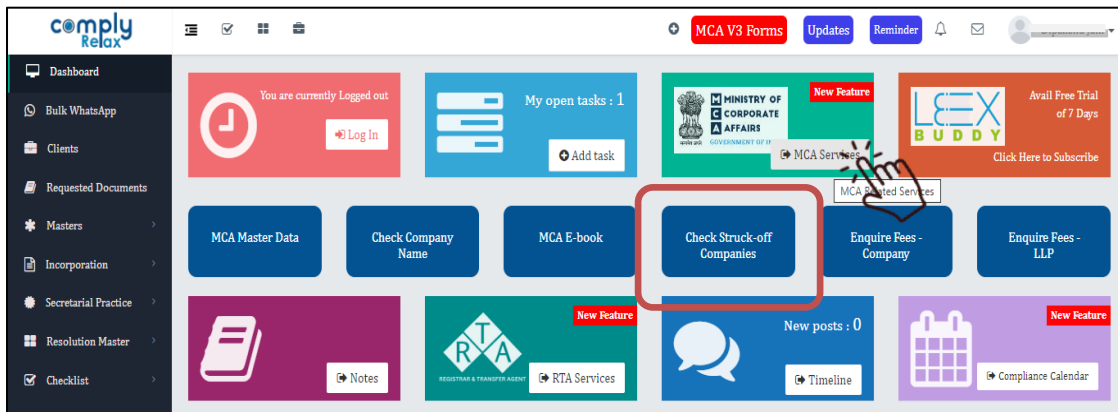

CHECK STRUCK OFF COMPANIES (REAL TIME STATUS)

Dear Users,

Greetings of the Day!

We are thrilled to introduce a new feature on ComplyRelax that allows you to check the status of any company with ease. This feature fetches details directly from the MCA in real-time, eliminating the need to manually visit the MCA portal and enter captchas for each company.

Key Highlights: - Real-Time Updates, Bulk Search Capability, Efficiency and Convenience

Steps to be followed:

On Dashboard, go to the MCA services tab as shown in the above image -> CHECK STRUCK OFF COMPANIES' option.

All paid users have free 5000 credit available and Free Users have a credit of 25 companies for testing, you can check the utilization by clicking on your name in the right top corner.

We hope this new feature enhances your experience and streamlines your workflow.