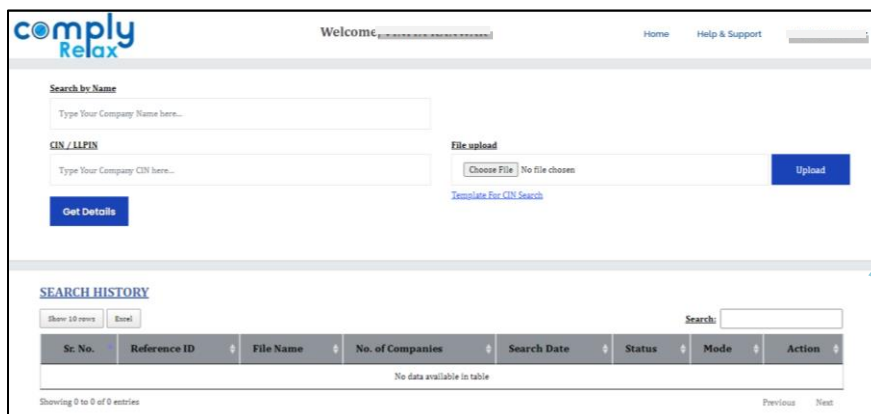

Here you can either search by company's name / CIN or import excel as well.

First you have to download the template, enter the CIN(s) in that file and upload the same here. Your results will be displayed in the search history.

All paid users have free 5000 credit available and Free Users have a credit of 25 companies for testing, you can check the utilization by clicking on your name in the right top corner.

We hope this new feature enhances your experience and streamlines your workflow.

Please reach out to us if you need any assistance:

+91 99298 22200, Call & WhatsApp both available, complyrelax@gmail.com

Private Circulation only