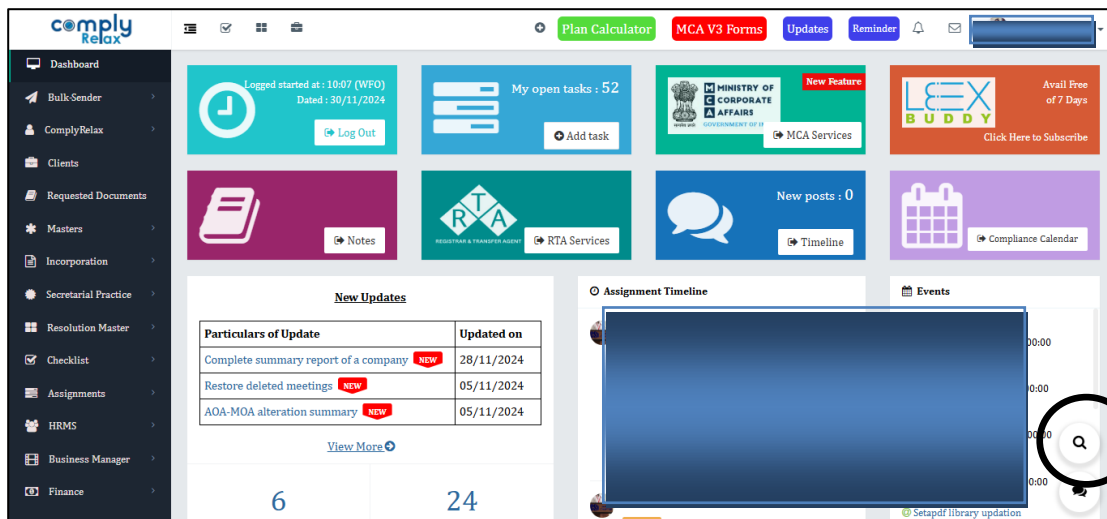

**YOUR SHORTCUT TO ANY FEATURE**

Dear users,

We're excited to introduce a brand-new feature to enhance your experience!

Now, with the Search Icon on the main window, you can quickly locate and access any facility without navigating through multiple menus.

**HOW IT WORKS:**

- Click on the Search Icon.
- Type in the feature or facility you need.
- Jump directly to the desired window in seconds!

Here you can search and go to any specific window directly.

Please reach out to us if you need any assistance: