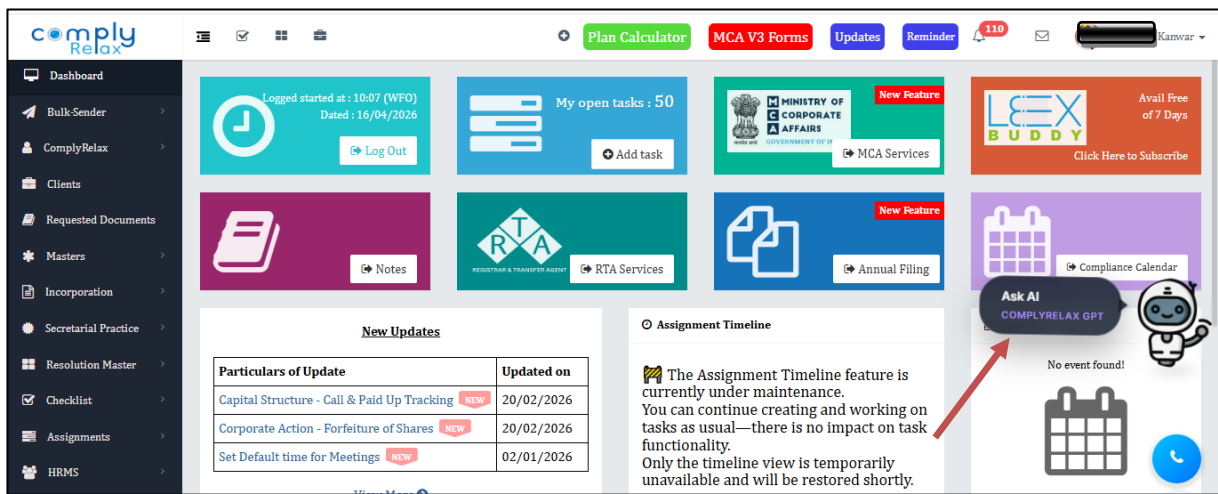

COMPLYRELAX KNOWLEDGE ASSISTANCE AI

Dear Users,

We are excited to introduce **ComplyRelax Knowledge Assistance AI**, your smart assistant for legal and compliance queries. You can now ask your legal and compliance-related questions and get instant responses based on applicable laws and acts in India.

HOW TO ACCESS AUDIT LOGS:

DASHBOARD → CLICK ON THE “ASK AI” BUTTON ON THE RIGHT SIDE

You will be redirected to the AI window, where you can enter your queries and receive answers instantly.

Here you can ask your queries and get instant responses.