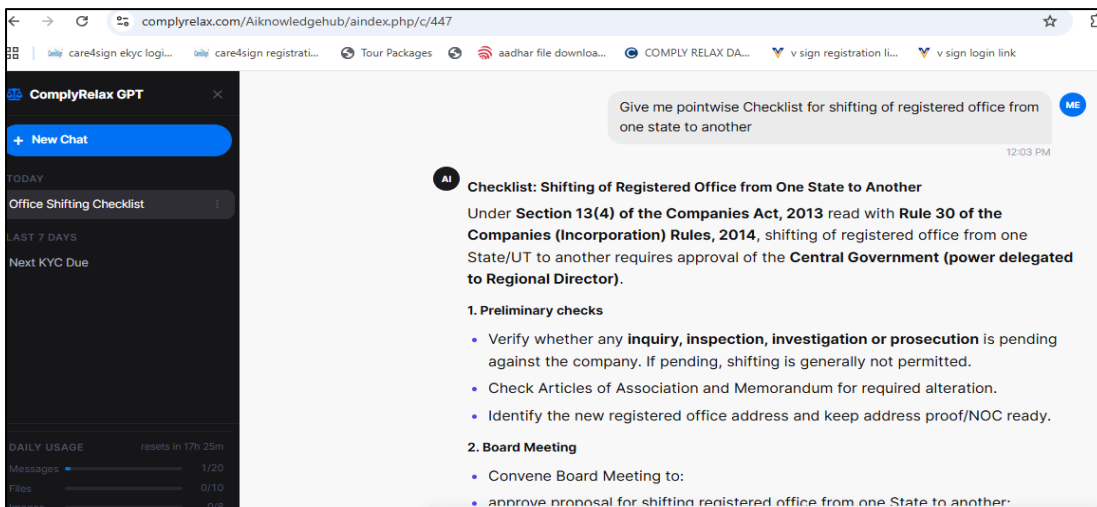

COMPLYRELAX KNOWLEDGE ASSISTANCE AI

Dear Users,

We are excited to introduce **ComplyRelax Knowledge Assistance AI**, your smart assistant for legal and compliance queries. You can now ask your legal and compliance-related questions and get instant responses based on applicable laws and acts in India.

HOW TO ACCESS AUDIT LOGS:

DASHBOARD → CLICK ON THE “ASK AI” BUTTON ON THE RIGHT SIDE

You will be redirected to the AI window, where you can enter your queries and receive answers instantly.

Here you can ask your queries and get instant responses.